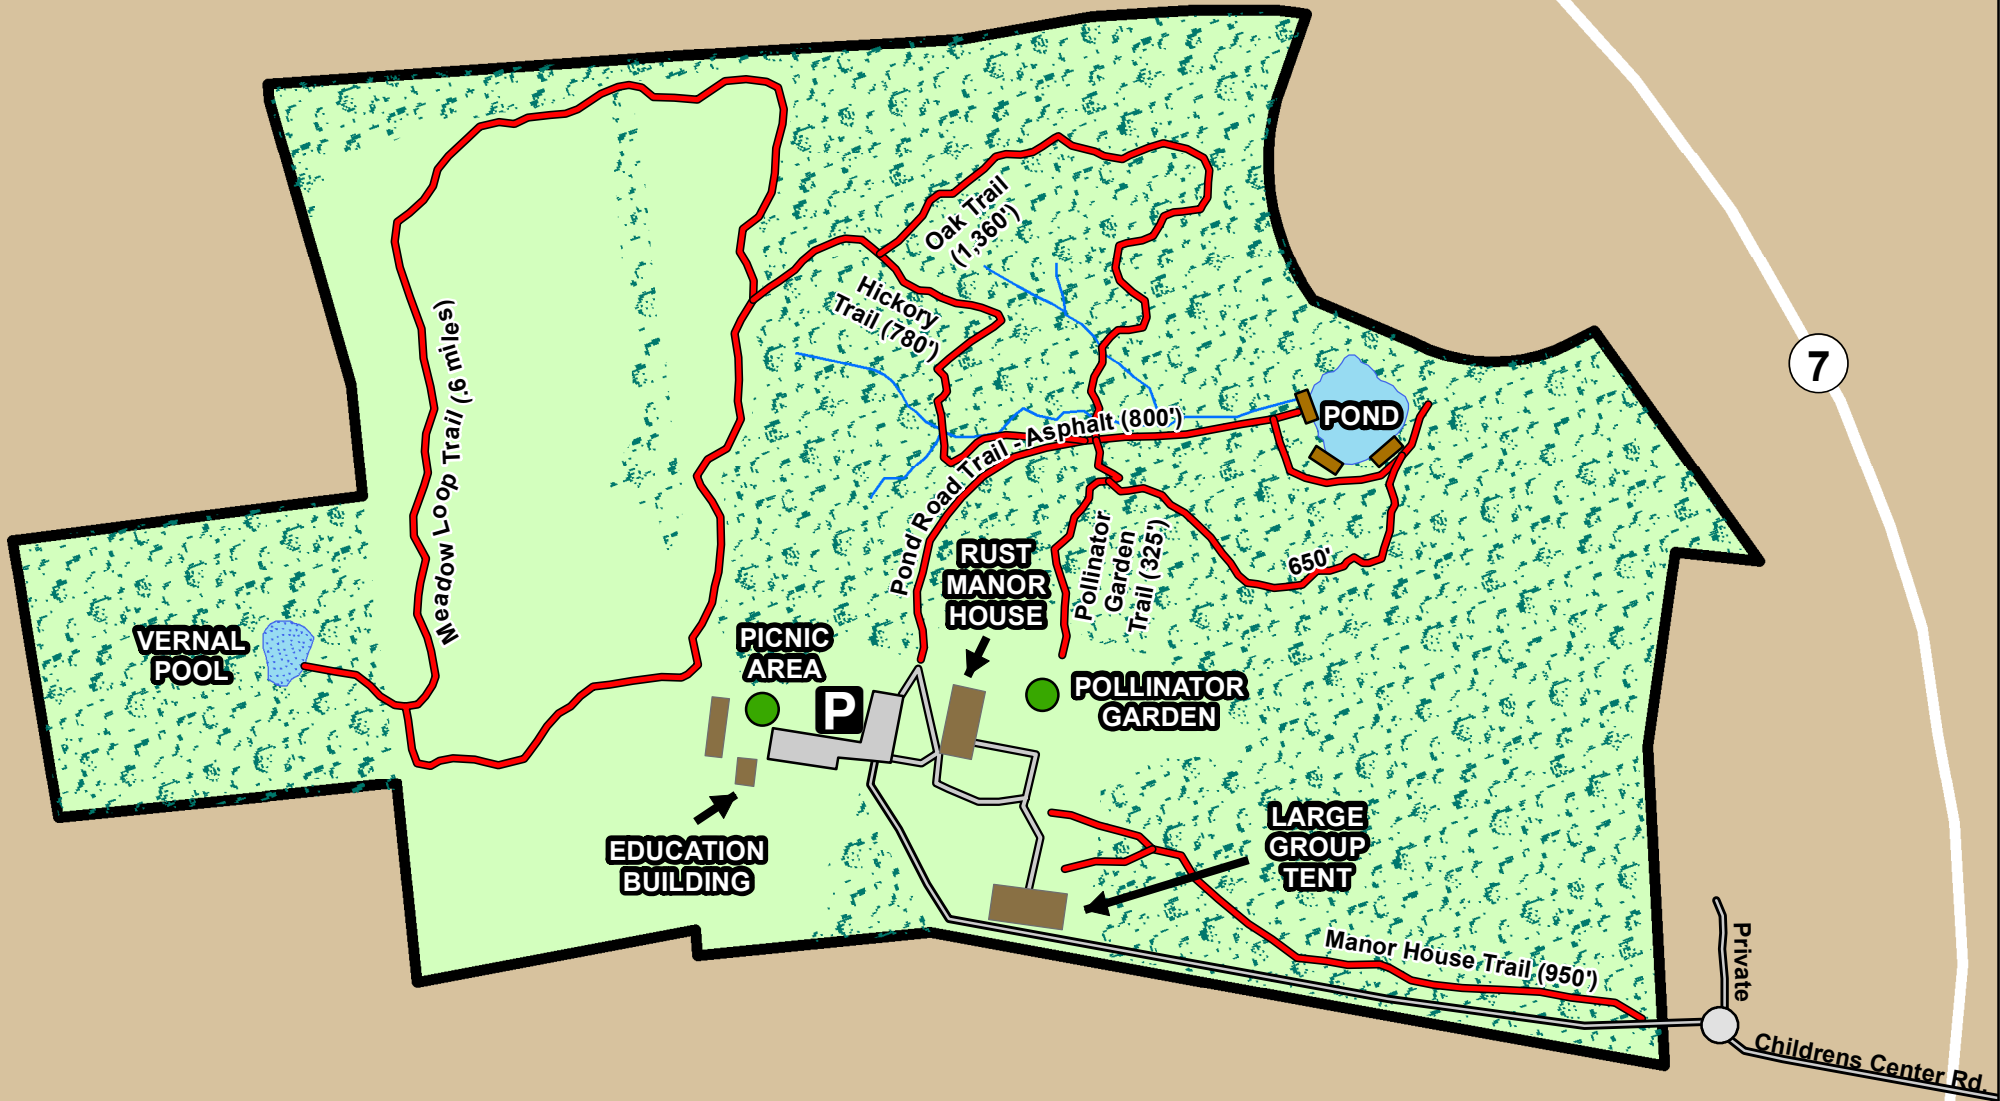

MAP 24-1

RUST NATURE SANCTUARY & MANOR HOUSE

802 Childrens Center Road
Leesburg, Virginia 20175

0 300 Feet