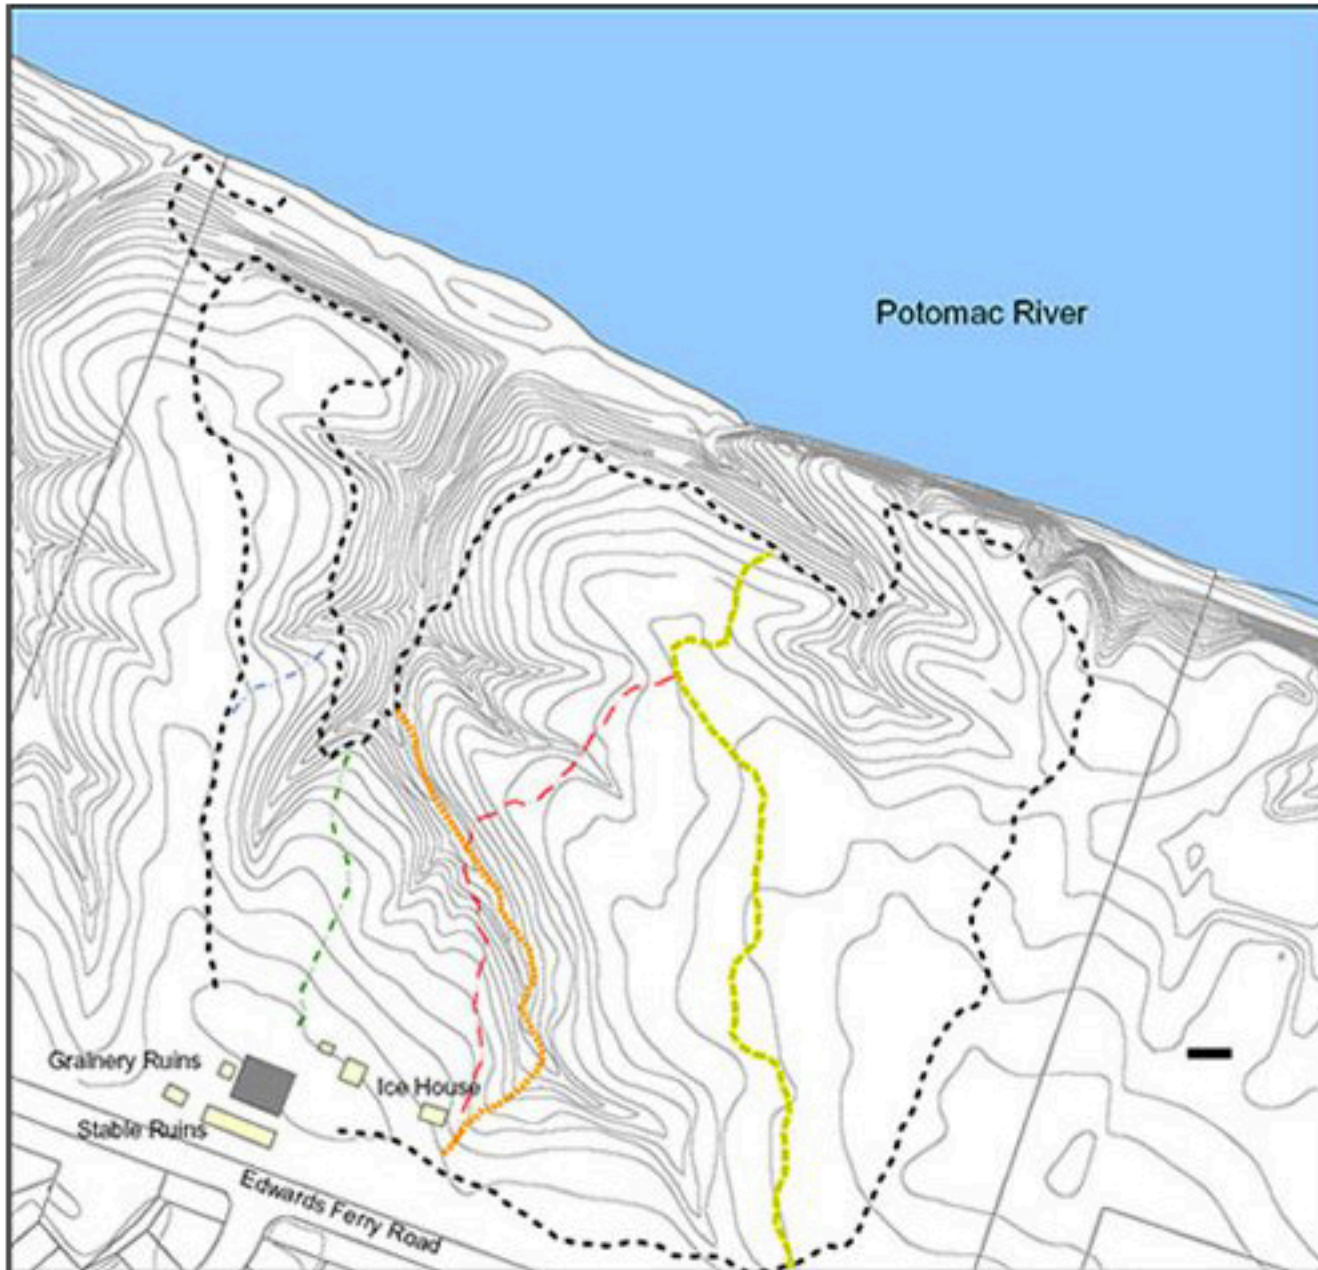

Map 1-1

Legend

- White Trail 1.2 Miles
- Yellow Trail .28 Miles
- Red Trail .20 Miles
- Green Trail .10 Miles
- Orange Trail .18 Miles
- Blue Trail .04 Miles
- Topographic Lines