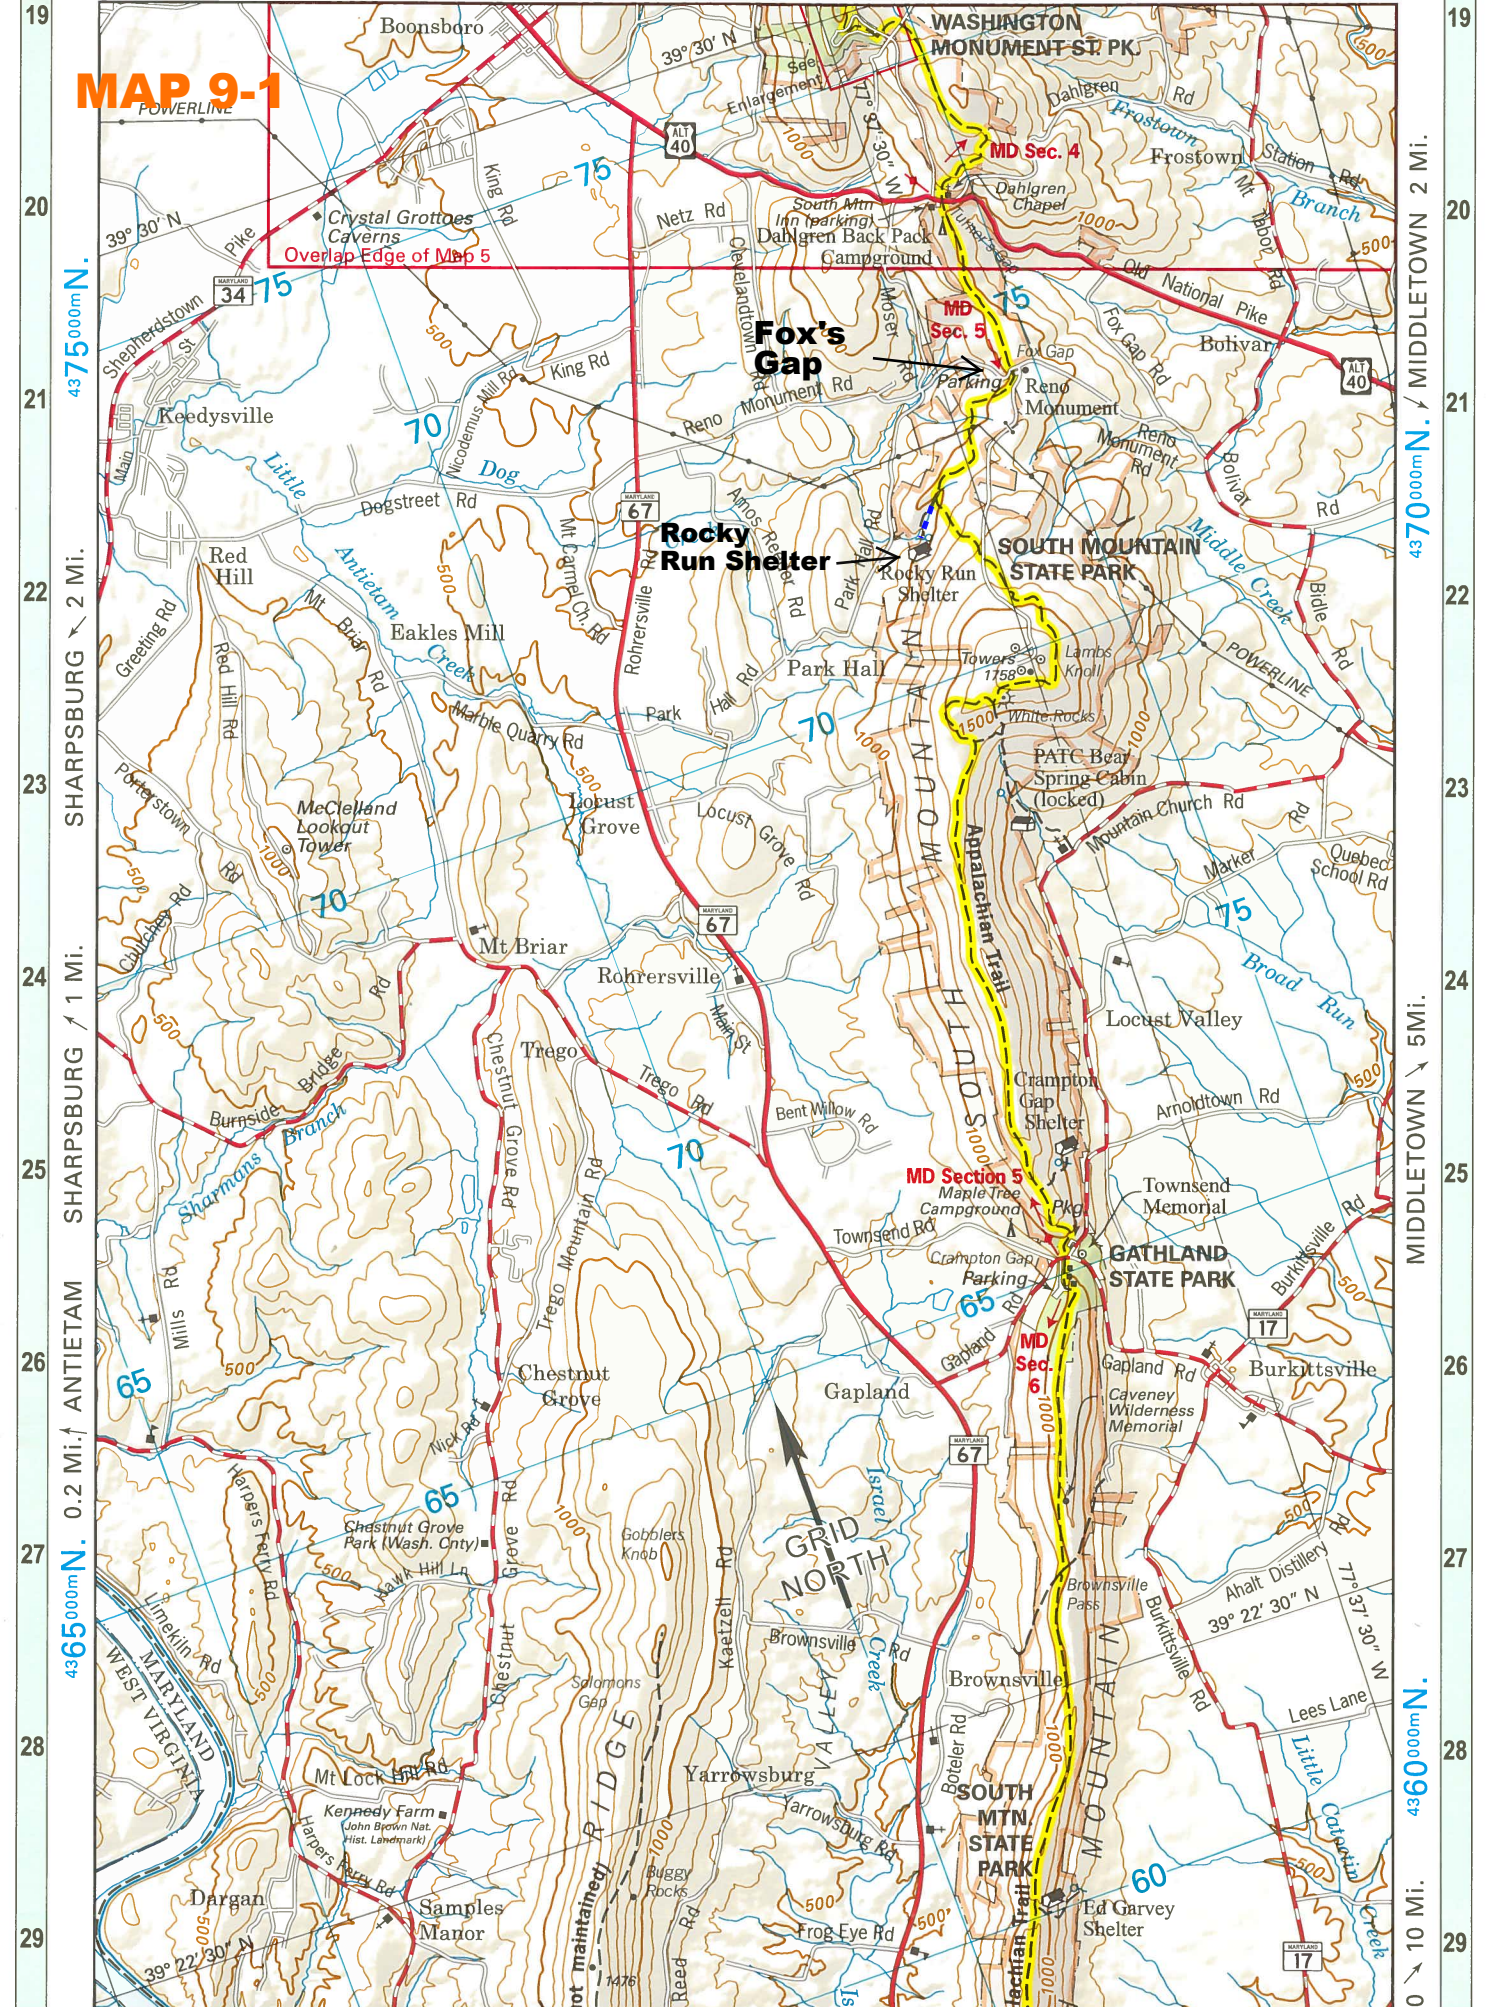

MAP 9-1

POWERLINE

Crystal Grottoes Caverns
Overlap Edge of Map 5

Fox's Gap

Rocky Run Shelter

SOUTH MOUNTAIN STATE PARK

GATHLAND STATE PARK

SOUTH MTN STATE PARK

GRID NORTH

4375000m N.

SHARPSBURG 2 Mi.

SHARPSBURG 1 Mi.

SHARPSBURG 0.2 Mi.

4365000m N.

4370000m N.

MIDDLETOWN 5 Mi.

4360000m N.

19
20
21
22
23
24
25
26
27
28
29