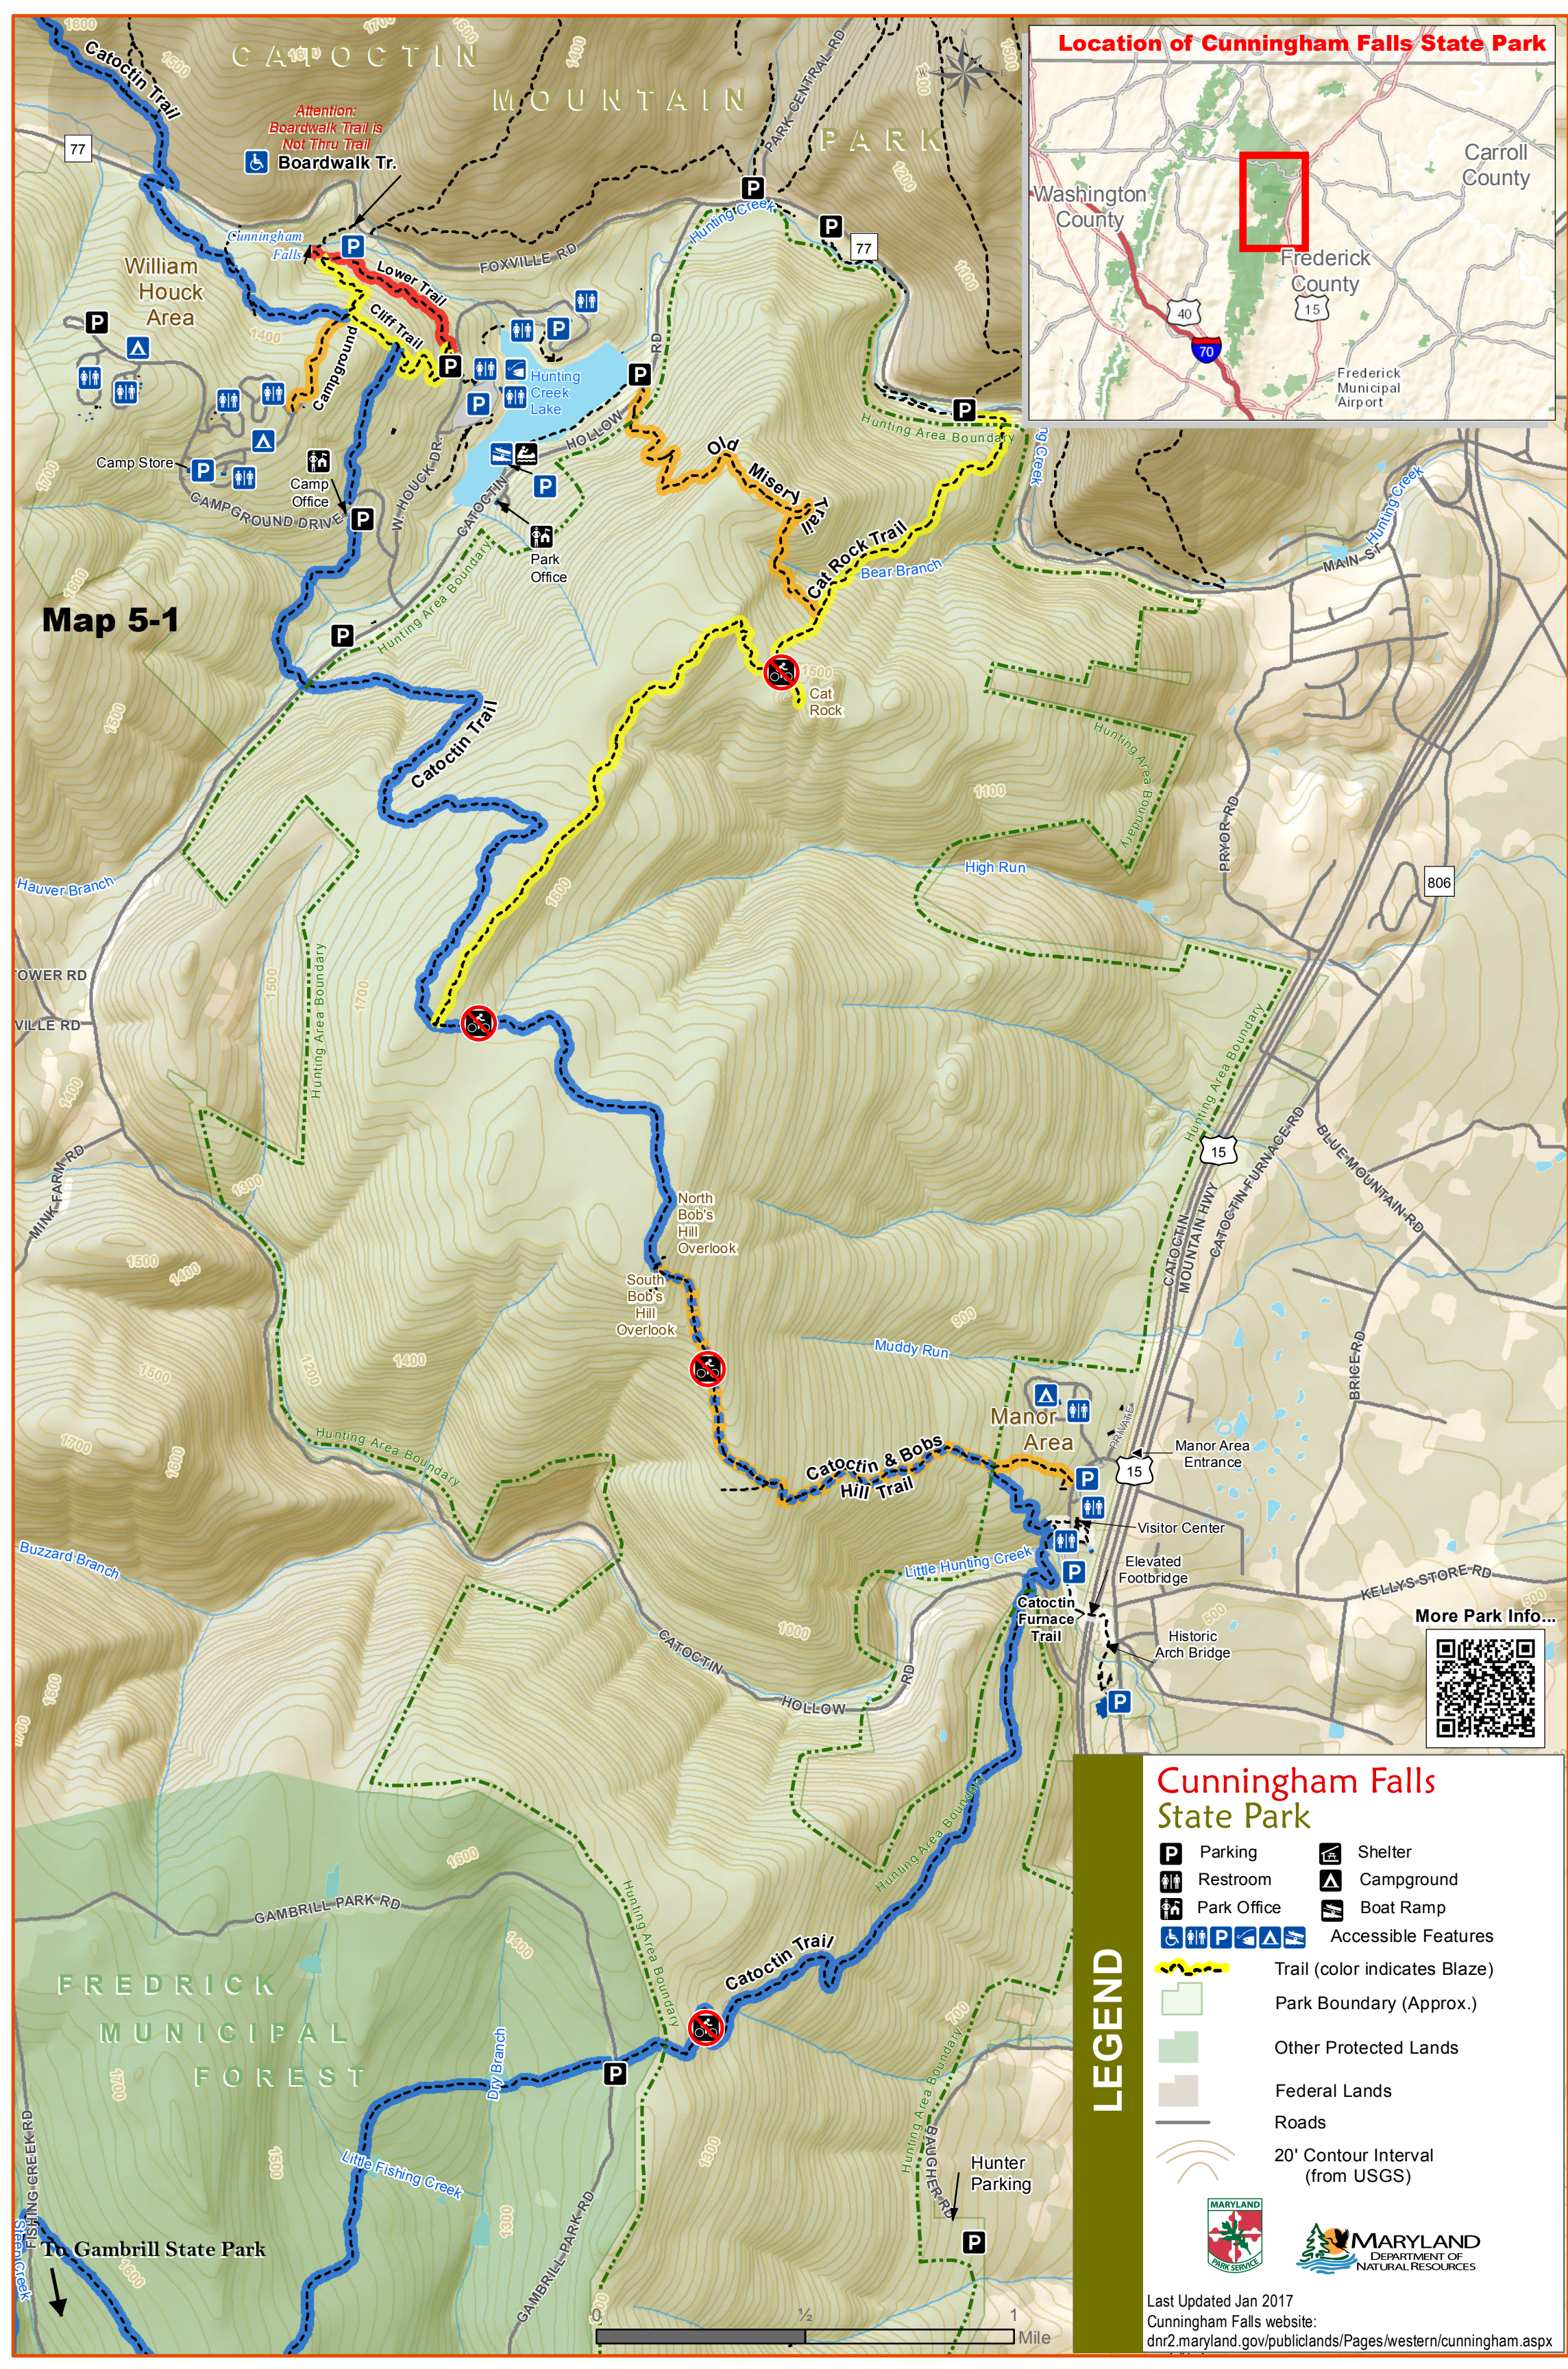

Location of Cunningham Falls State Park

Map 5-1

More Park Info...

Cunningham Falls State Park

- Parking
- Restroom
- Park Office
- Accessible Features
- Trail (color indicates Blaze)
- Park Boundary (Approx.)
- Other Protected Lands
- Federal Lands
- Roads
- 20' Contour Interval (from USGS)
- Shelter
- Campground
- Boat Ramp

LEGEND