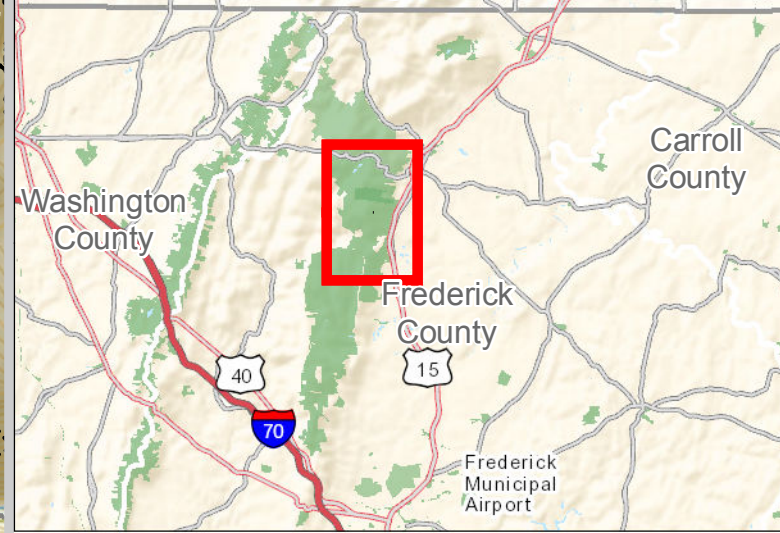

Location of Cunningham Falls State Park

Map 5-1

More Park Info...

Cunningham Falls State Park

- Parking
- Restroom
- Park Office
- Accessible Features
- Trail (color indicates Blaze)
- Park Boundary (Approx.)
- Other Protected Lands
- Federal Lands
- Roads
- 20' Contour Interval (from USGS)
- Shelter
- Campground
- Boat Ramp

LEGEND