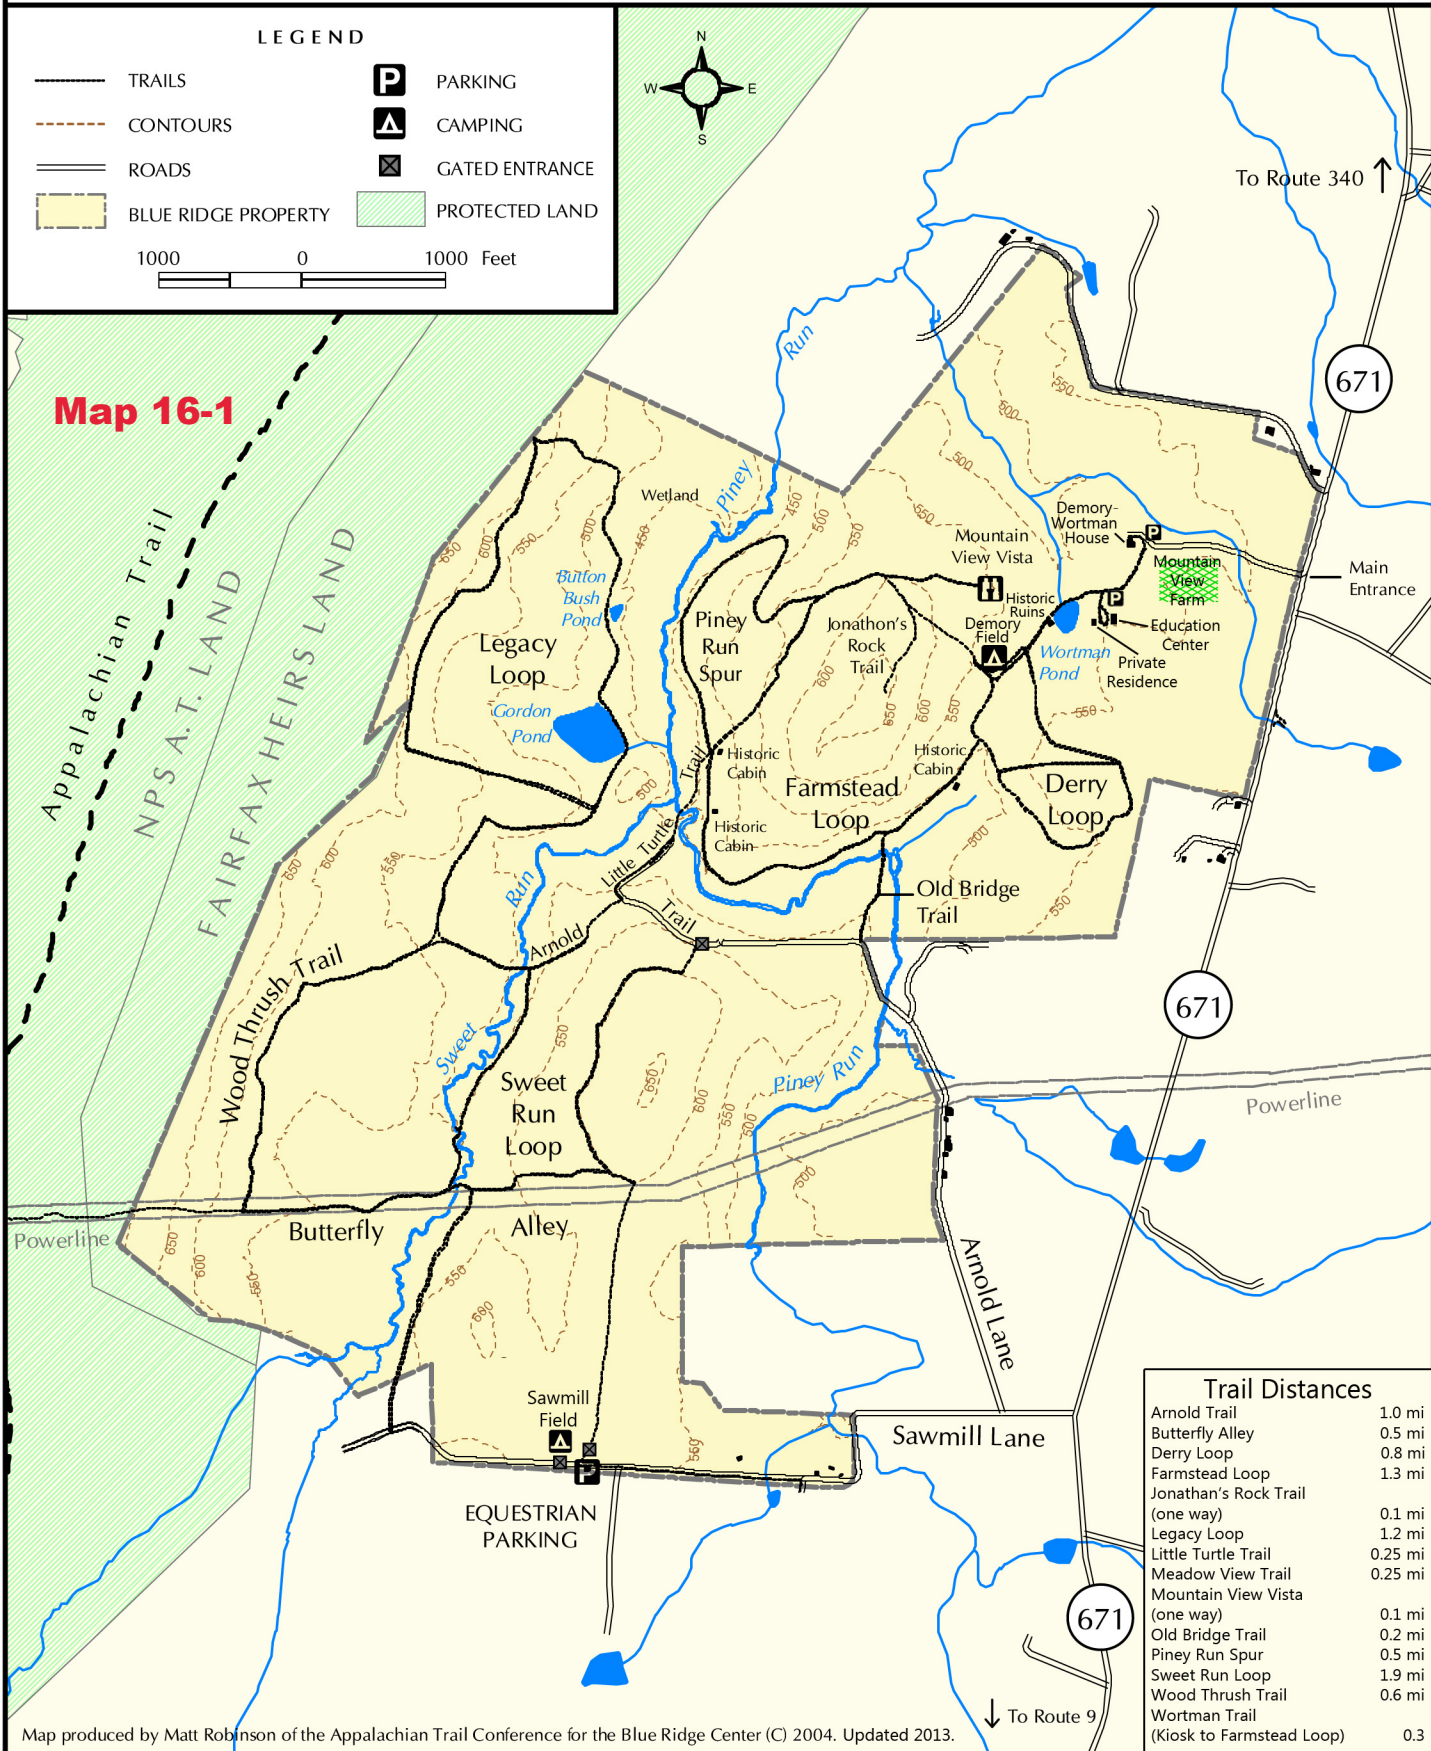

**LEGEND**

- TRAILS
- CONTOURS
- ROADS
- BLUE RIDGE PROPERTY
- PROTECTED LAND
- PARKING
- CAMPING
- GATED ENTRANCE

**Map 16-1**

Trail Distances	
Arnold Trail	1.0 mi
Butterfly Alley	0.5 mi
Derry Loop	0.8 mi
Farmstead Loop	1.3 mi
Jonathan's Rock Trail	
(one way)	0.1 mi
Legacy Loop	1.2 mi
Little Turtle Trail	0.25 mi
Meadow View Trail	0.25 mi
Mountain View Vista	
(one way)	0.1 mi
Old Bridge Trail	0.2 mi
Piney Run Spur	0.5 mi
Sweet Run Loop	1.9 mi
Wood Thrush Trail	0.6 mi
Wortman Trail	
(Kiosk to Farmstead Loop)	0.3