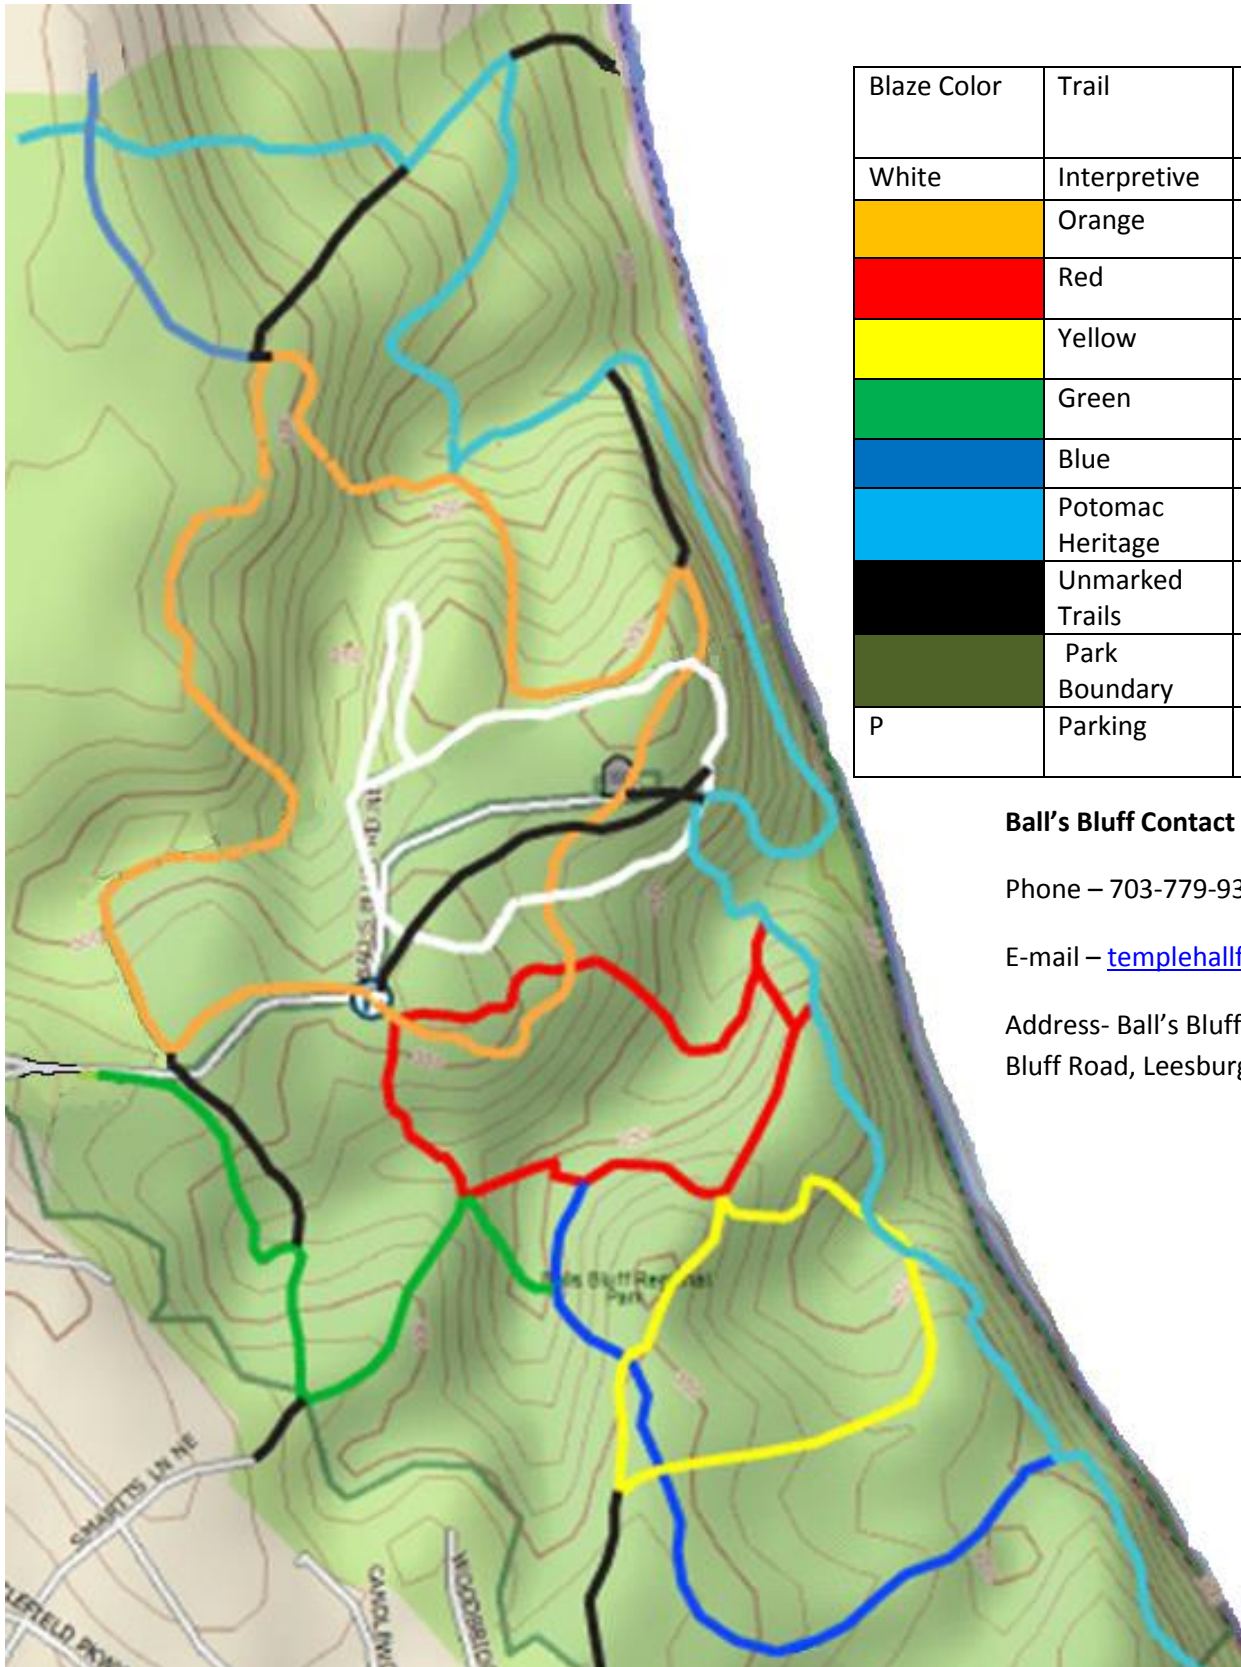

# Ball's Bluff Regional Park Trail Map

Blaze Color	Trail	Length
White	Interpretive	.8 mi
Orange	Orange	1.7 mi
Red	Red	.75 mi
Yellow	Yellow	.6 mi
Green	Green	.6 mi
Blue	Blue	.5 mi
Light Blue	Potomac Heritage	2.1 mi
Black	Unmarked Trails	
Dark Green	Park Boundary	
P	Parking	

**Ball's Bluff Contact Information:**

Phone – 703-779-9372

E-mail – [templehallfarm@nvrpa.org](mailto:templehallfarm@nvrpa.org)

Address- Ball's Bluff Battlefield, Ball's Bluff Road, Leesburg, VA 20176